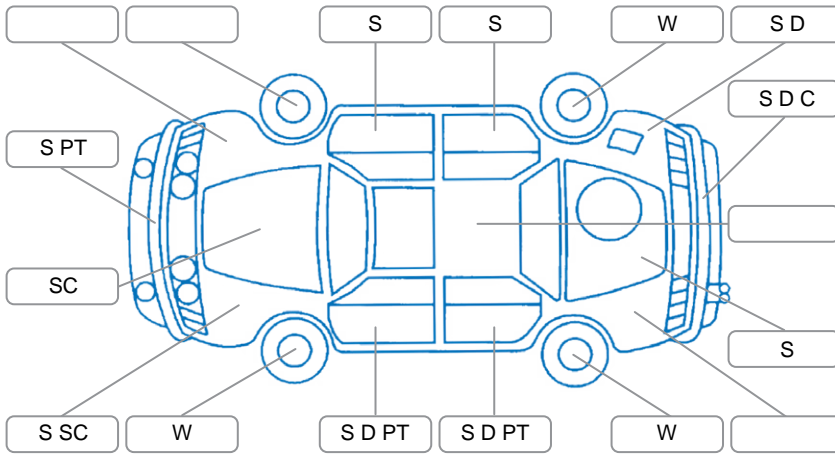

**Key**  
 S = Scratch    R = Rust    C = Crack    \* = Decals    W = Significant scuffs  
 D = Dent    PT = Paint defect    P = Pin dent    SC = Stone Chips

Note: some defects and blemishes may not be displayed in the diagram

### Under Carriage and Under Bonnet Inspection Comments

2Wheel drive.  
 LH CV joint grease leak. TM oil seepage. Engine oil seepage.