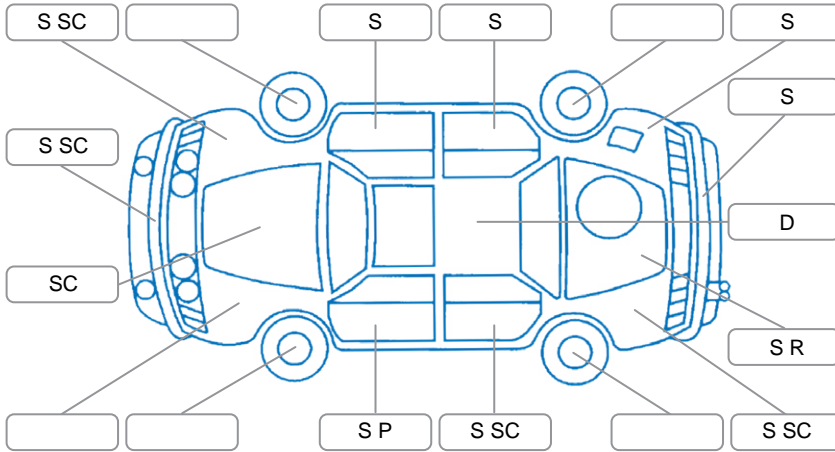

Report ID:	28,106,313	Version:	1
Created:	09 Apr 2026		

Make:	Nissan	Model:	Navara
Body Style:	Utility	Year:	2022
Rego No.:	NYZ347	Rego Expiry:	23 Jun 2026
WoF Expiry:	24 Jan 2027	Odometer:	107,314 Kms
Good No.:	28106313	VIN:	MNTCBAD23A0002447
Next Service:	121000	Service History:	Yes

Key

S = Scratch R = Rust C = Crack * = Decals W = Significant scuffs
 D = Dent PT = Paint defect P = Pin dent SC = Stone Chips

Note: some defects and blemishes may not be displayed in the diagram

Body Inspection Comments

Right airvent broken

Conditions During Body Inspection

Dry

Under Carriage and Under Bonnet Inspection Comments

RWD
 Engine oil leak
 Underbody rust

Interior Comments

Seats:	driver seat torn
Carpets:	Good
Panels:	Good
Dashboard:	Good