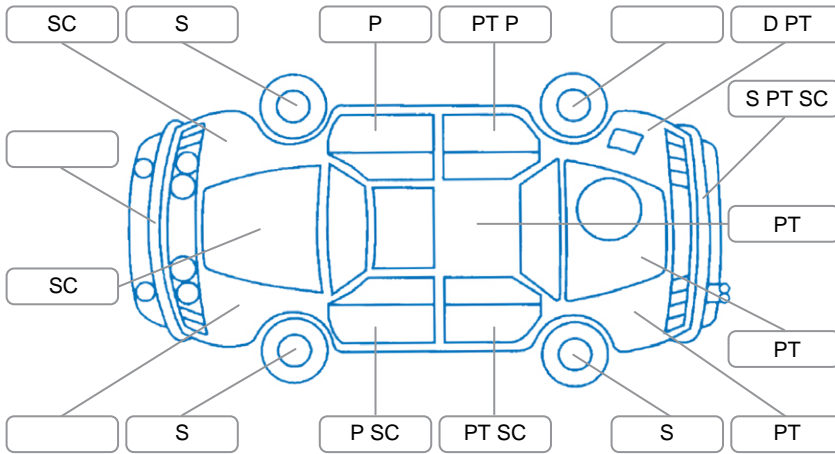

Report ID:	28,106,252	Version:	1
Created:	10 Apr 2026		

Make:	Toyota	Model:	Vitz
Body Style:	Hatchback	Year:	2004
Rego No.:	FCS894	Rego Expiry:	23 Sep 2026
WoF Expiry:	27 Sep 2026	Odometer:	218,339 Kms
Good No.:	28106252	VIN:	7A8H63E0709237726
Next Service:	226,000kms	Service History:	No

Key
 S = Scratch R = Rust C = Crack * = Decals W = Significant scuffs
 D = Dent PT = Paint defect P = Pin dent SC = Stone Chips

Note: some defects and blemishes may not be displayed in the diagram

Body Inspection Comments