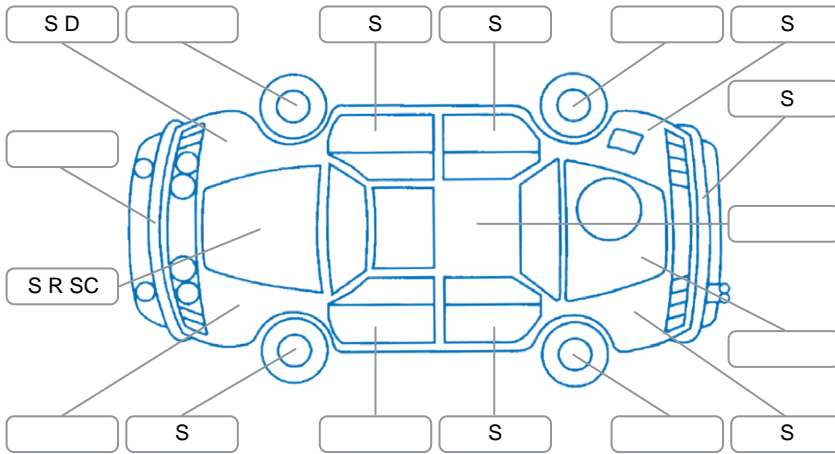

Report ID:	28,106,117	Version:	2
Created:	13 May 2026		

Make:	Toyota	Model:	Auris
Body Style:	Hatchback	Year:	2007
Rego No.:	KRS811	Rego Expiry:	19 Aug 2026
WoF Expiry:	06 Jan 2027	Odometer:	198,617 Kms
Good No.:	28106117	VIN:	7AT0H659X17649345
Next Service:	208,000 Kms	Service History:	No

Key
 S = Scratch R = Rust C = Crack * = Decals W = Significant scuffs
 D = Dent PT = Paint defect P = Pin dent SC = Stone Chips

Note: some defects and blemishes may not be displayed in the diagram

Body Inspection Comments

Conditions During Body Inspection: Wet

Under Carriage and Under Bonnet Inspection Comments

Freshly serviced.

Interior Comments

Seats:	Good
Carpets:	Good
Panels:	Good
Dashboard:	Good

General Comments

Road Conditions During Test Drive	Wet	
Engine Timing Mechanism	Timing Chain	
Evidence of Cam Belt Replacement	<input type="checkbox"/> Yes <input type="checkbox"/> No	Kms
Inspected by:	Curshey Accad	
Published by:	Erin White	
Inspection Date:	14 Apr 2026	