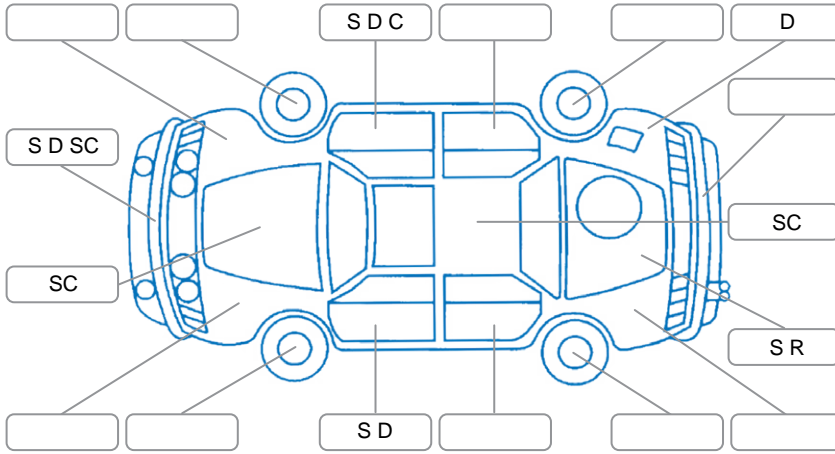

Report ID:	28,105,978	Version:	1
Created:	14 Apr 2026		

Make:	Mazda	Model:	Bt-50
Body Style:	Utility	Year:	2019
Rego No.:	MGE691	Rego Expiry:	18 Jul 2026
WoF Expiry:	17 Jul 2026	Odometer:	204,879 Kms
Good No.:	28105978	VIN:	MMOUR0YG100003467
Next Service:	215000	Service History:	Yes

**Key**

S = Scratch    R = Rust    C = Crack    \* = Decals    W = Significant scuffs  
 D = Dent    PT = Paint defect    P = Pin dent    SC = Stone Chips

Note: some defects and blemishes may not be displayed in the diagram

**Body Inspection Comments**

- Front bumper damaged
- Right front door wing mirror damaged
- Right tail light leaks
- Front fog light surrounds missing

Conditions During Body Inspection    Wet

**Under Carriage and Under Bonnet Inspection Comments**

- Four wheel drive
- Right wing mirror damaged

**Interior Comments**

Seats:	Good
Carpets:	Average
Panels:	Average
Dashboard:	Good

**General Comments**

Road Conditions During Test Drive	Wet
Engine Timing Mechanism	Timing Chain
Evidence of Cam Belt Replacement	<input type="checkbox"/> Yes <input type="checkbox"/> No    Kms
Inspected by:	Xinghui Lin
Published by:	Xinghui Lin
Inspection Date:	14 Apr 2026