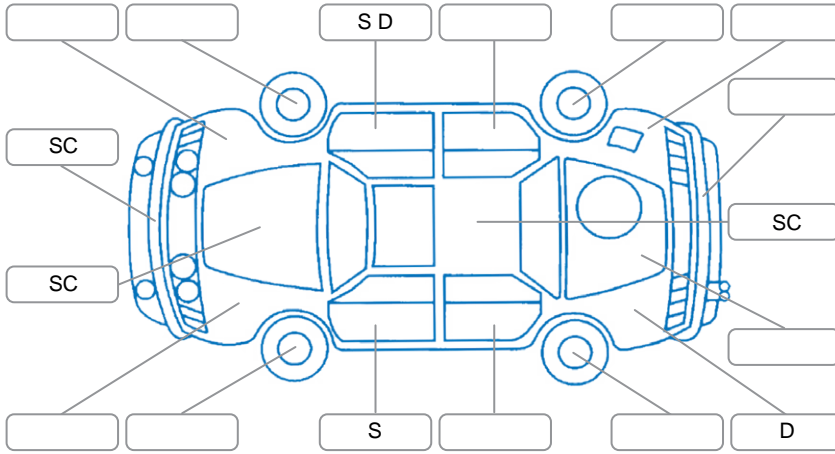

Report ID:	28,105,950	Version:	1
Created:	14 Apr 2026		

Make:	Mazda	Model:	Bt-50
Body Style:	Utility	Year:	2020
Rego No.:	NBA495	Rego Expiry:	31 May 2026
WoF Expiry:	20 Aug 2026	Odometer:	139,050 Kms
Good No.:	28105950	VIN:	MMOUR0YG100070148
Next Service:	141000	Service History:	Yes

Key

S = Scratch R = Rust C = Crack * = Decals W = Significant scuffs
 D = Dent PT = Paint defect P = Pin dent SC = Stone Chips

Note: some defects and blemishes may not be displayed in the diagram

Body Inspection Comments

- Driver door seal torn
- Deck steel rusty
- Tailgate rusty
- Canopy door paint defect

Conditions During Body Inspection	Wet
-----------------------------------	-----

Under Carriage and Under Bonnet Inspection Comments