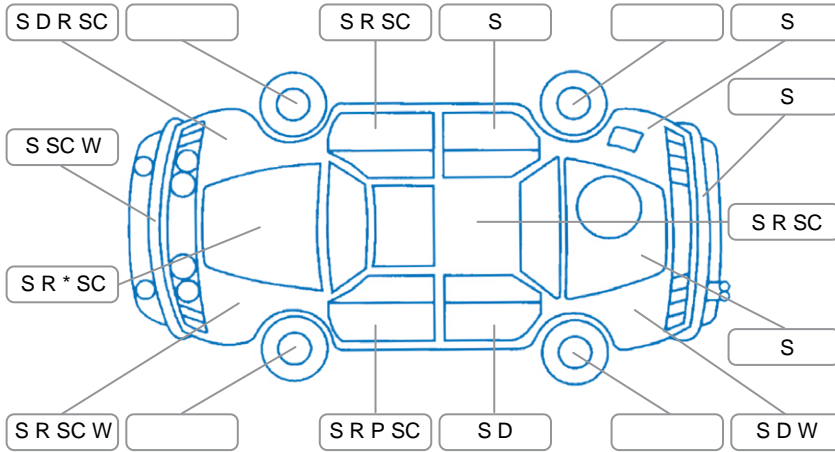

Report ID:	28,105,913	Version:	3
Created:	20 Apr 2026		

Make:	Ford	Model:	Mondeo
Body Style:	Wagon	Year:	2016
Rego No.:	JUA856	Rego Expiry:	04 Nov 2026
WoF Expiry:	21 Jan 2027	Odometer:	228,159 Kms
Good No.:	28105913	VIN:	WF0FXXWPCFFP81652
Next Service:	233,000	Service History:	No

Key

S = Scratch R = Rust C = Crack * = Decals W = Significant scuffs
 D = Dent PT = Paint defect P = Pin dent SC = Stone Chips

Note: some defects and blemishes may not be displayed in the diagram

Body Inspection Comments