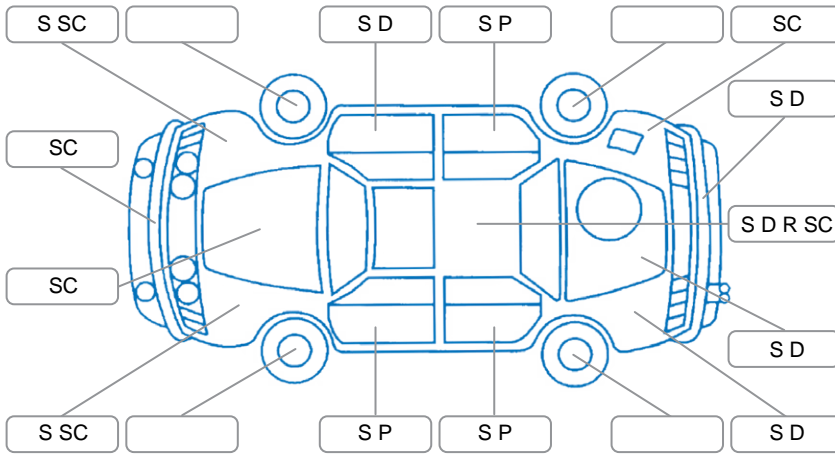

Report ID:	28,105,662	Version:	1
Created:	08 Apr 2026		

Make:	Hyundai	Model:	Iload
Body Style:	Van	Year:	2015
Rego No.:	LST608	Rego Expiry:	31 May 2026
WoF Expiry:	13 Mar 2027	Odometer:	157,483 Kms
Good No.:	28105662	VIN:	KMFWBX7KLFU737222
Next Service:	163000	Service History:	Yes

**Key**

S = Scratch    R = Rust    C = Crack    \* = Decals    W = Significant scuffs  
 D = Dent    PT = Paint defect    P = Pin dent    SC = Stone Chips

Note: some defects and blemishes may not be displayed in the diagram