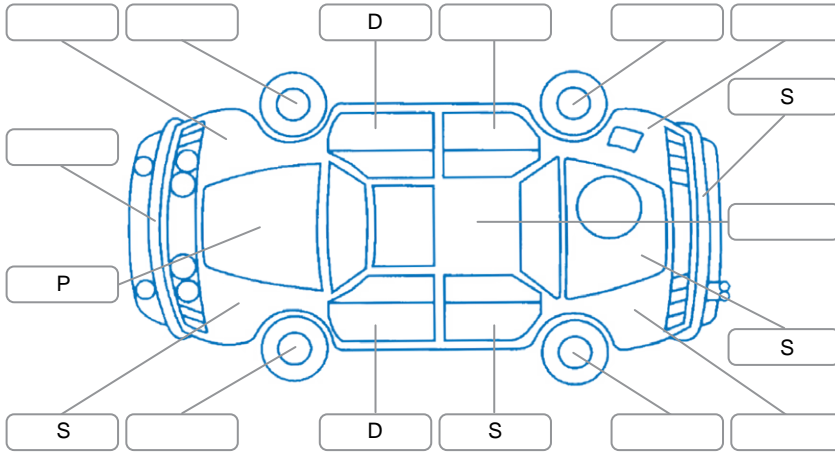

Report ID:	28,105,658	Version:	1
Created:	10 Apr 2026		

Make:	Mitsubishi	Model:	ASX
Body Style:	SUV	Year:	2024
Rego No.:	QJW542	Rego Expiry:	15 Sep 2026
WoF Expiry:	16 Jan 2027	Odometer:	110,108 Kms
Good No.:	28105658	VIN:	JMFXTGA2WPU008316
Next Service:	110,000 kms	Service History:	Yes

Key

S = Scratch R = Rust C = Crack * = Decals W = Significant scuffs
 D = Dent PT = Paint defect P = Pin dent SC = Stone Chips

Note: some defects and blemishes may not be displayed in the diagram

Body Inspection Comments

Drive belt cracked,

Conditions During Body Inspection

Dry

Under Carriage and Under Bonnet Inspection Comments

Interior Comments

Seats:	Good
Carpets:	Average
Panels:	Good
Dashboard:	Good

General Comments

Windscreen cracked out cva, r wing mirror cover broken,