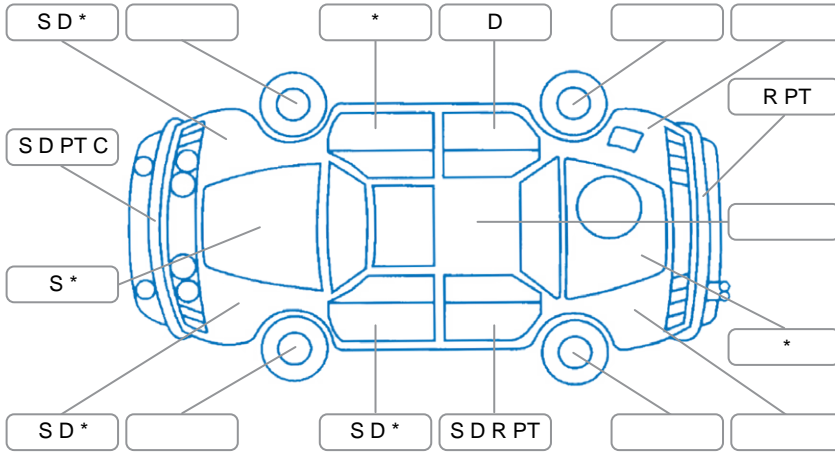

Report ID:	28,105,615	Version:	2
Created:	23 Apr 2026		

Make:	Ford	Model:	Ranger
Body Style:	Utility	Year:	2019
Rego No.:	MNU28	Rego Expiry:	27 May 2026
WoF Expiry:	10 Nov 2026	Odometer:	119,930 Kms
Good No.:	28105615	VIN:	MNAUM2F50KW037119
Next Service:	121000	Service History:	Yes

Key

S = Scratch R = Rust C = Crack * = Decals W = Significant scuffs
 D = Dent PT = Paint defect P = Pin dent SC = Stone Chips

Note: some defects and blemishes may not be displayed in the diagram

Body Inspection Comments

Right rear inner door handle broken, front bumper upper grill damage, front bumper badge cracked

Conditions During Body Inspection

Under Carriage and Under Bonnet Inspection Comments

Underbody surface rust,