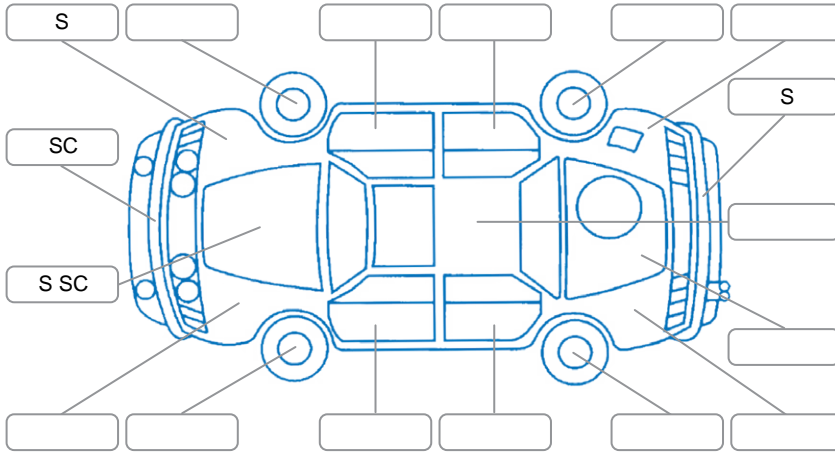

Key

S = Scratch R = Rust C = Crack * = Decals W = Significant scuffs
 D = Dent PT = Paint defect P = Pin dent SC = Stone Chips

Note: some defects and blemishes may not be displayed in the diagram

Body Inspection Comments

Conditions During Body Inspection: Dry

Under Carriage and Under Bonnet Inspection Comments

Interior Comments

Seats:	Good
Carpets:	Good
Panels:	Good
Dashboard:	Good

General Comments

Road Conditions During Test Drive	Dry	
Engine Timing Mechanism	Timing Chain	
Evidence of Cam Belt Replacement	<input type="checkbox"/> Yes <input type="checkbox"/> No	Kms
Inspected by:	Blair Robertson	
Published by:	Ashleigh Thomas	
Inspection Date:	09 Apr 2026	