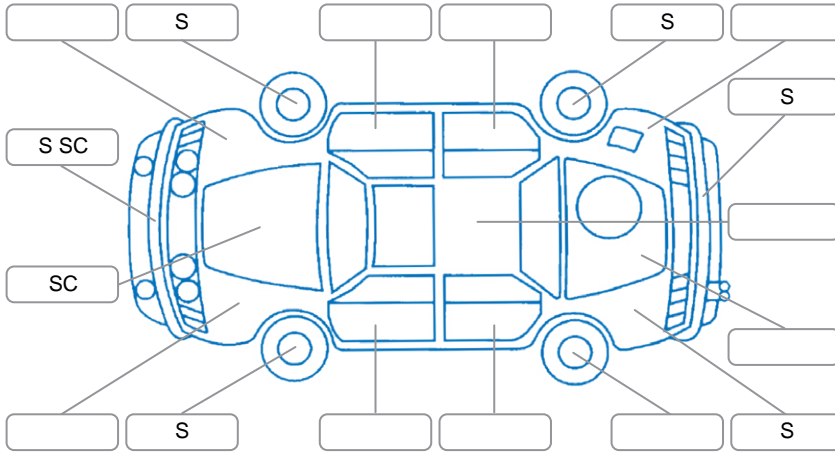

Report ID:	28,105,540	Version:	2
Created:	14 May 2026		

Make:	Suzuki	Model:	Swift
Body Style:	Hatchback	Year:	2023
Rego No.:	QDF881	Rego Expiry:	22 May 2026
WoF Expiry:	08 Aug 2026	Odometer:	34,736 Kms
Good No.:	28105540	VIN:	JSAAZCA3S00594525
Next Service:	37,000	Service History:	Yes

**Key**

S = Scratch    R = Rust    C = Crack    \* = Decals    W = Significant scuffs  
 D = Dent    PT = Paint defect    P = Pin dent    SC = Stone Chips

Note: some defects and blemishes may not be displayed in the diagram

**Body Inspection Comments**

Stone chips in the windscreen,

Conditions During Body Inspection

Wet

**Under Carriage and Under Bonnet Inspection Comments**

tyre pressure light is on

**Interior Comments**

Seats: wear and tear

Carpets: Good

Panels: Good

Dashboard: Good

**General Comments**

Road Conditions During Test Drive

Wet

Engine Timing Mechanism

Timing Chain