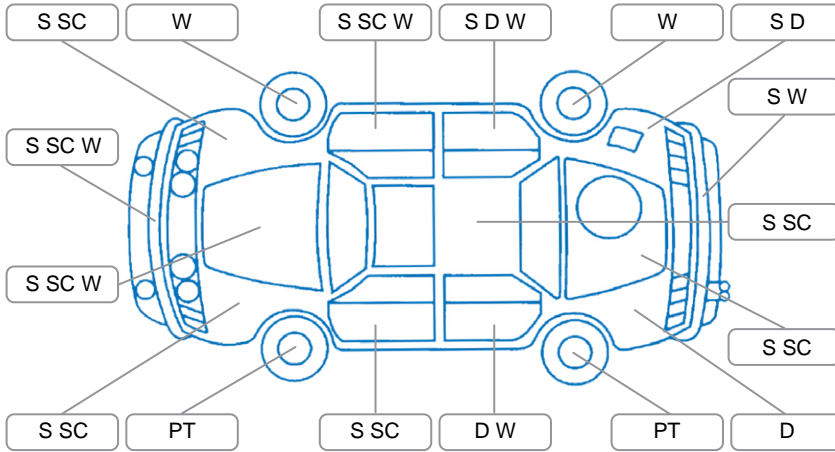

Report ID:	28,105,517	Version:	2
Created:	09 Apr 2026		

Make:	BMW	Model:	X1
Body Style:	SUV	Year:	2012
Rego No.:	GGH886	Rego Expiry:	06 Apr 2026
WoF Expiry:	15 Aug 2026	Odometer:	201,814 Kms
Good No.:	28105517	VIN:	WBAVL32090VT41361
Next Service:	188,690km	Service History:	Yes

### Key

S = Scratch    R = Rust    C = Crack    \* = Decals    W = Significant scuffs  
 D = Dent    PT = Paint defect    P = Pin dent    SC = Stone Chips

Note: some defects and blemishes may not be displayed in the diagram

### Under Carriage and Under Bonnet Inspection Comments

Excessive Engine oil leaks  
 Rear wheel drive