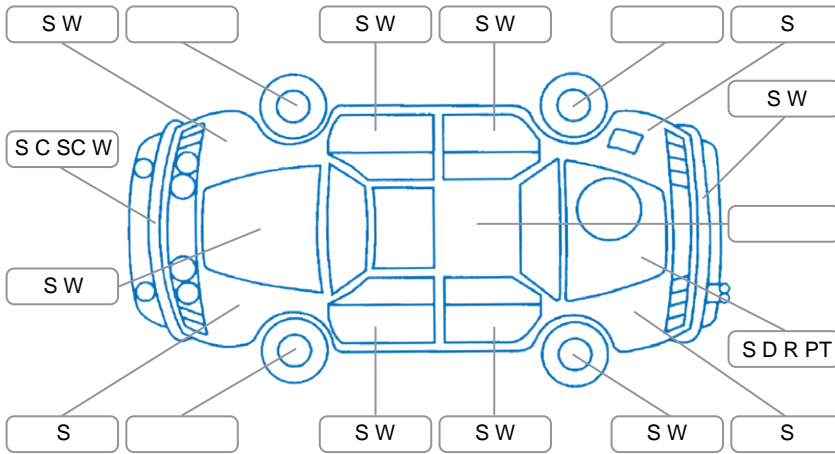

Report ID:	28,105,501	Version:	1
Created:	28 Apr 2026		

Make:	Hyundai	Model:	Santa FE
Body Style:	SUV	Year:	2016
Rego No.:	JWR111	Rego Expiry:	13 Oct 2026
WoF Expiry:	24 Oct 2026	Odometer:	294,596 Kms
Good No.:	28105501	VIN:	KMHST81XSGU660216
Next Service:	304,600	Service History:	Yes

Key

S = Scratch R = Rust C = Crack * = Decals W = Significant scuffs
 D = Dent PT = Paint defect P = Pin dent SC = Stone Chips

Note: some defects and blemishes may not be displayed in the diagram

Body Inspection Comments