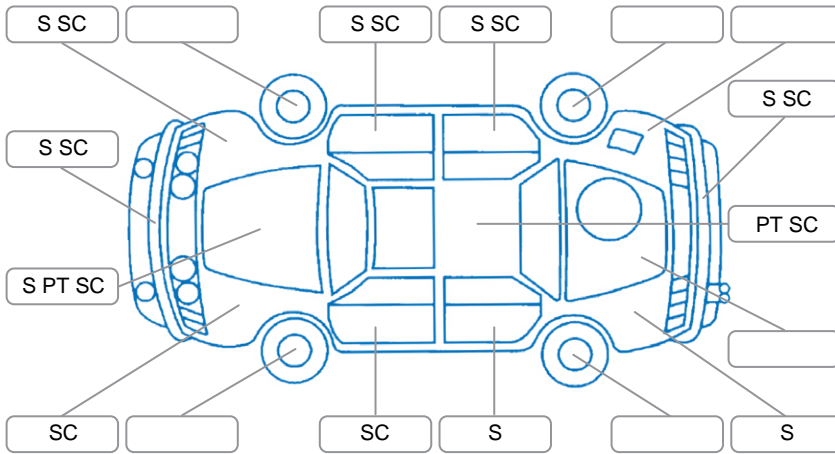

Key
 S = Scratch R = Rust C = Crack * = Decals W = Significant scuffs
 D = Dent PT = Paint defect P = Pin dent SC = Stone Chips

Note: some defects and blemishes may not be displayed in the diagram

Body Inspection Comments

Minor stonechips on windscreen

Conditions During Body Inspection

Dry

Under Carriage and Under Bonnet Inspection Comments

Front wheel drive

Interior Comments

Seats:	Good
Carpets:	Good
Panels:	Good
Dashboard:	Good