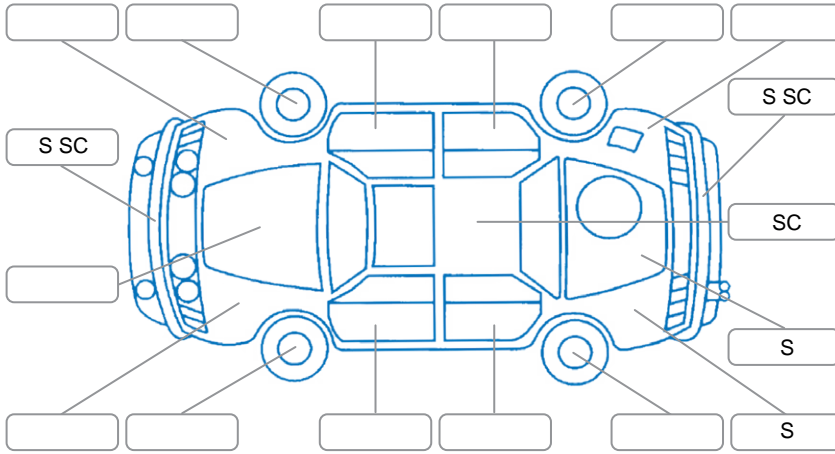

Report ID:	28,105,379	Version:	1
Created:	10 Apr 2026		

Make:	Mercedes-Benz	Model:	B170
Body Style:	Wagon	Year:	2008
Rego No.:	NZT27	Rego Expiry:	11 Jul 2026
WoF Expiry:	23 Jan 2027	Odometer:	72,787 Kms
Good No.:	28105379	VIN:	WDD2452322J407789
Next Service:	81995	Service History:	No

Key

S = Scratch R = Rust C = Crack * = Decals W = Significant scuffs
 D = Dent PT = Paint defect P = Pin dent SC = Stone Chips

Note: some defects and blemishes may not be displayed in the diagram

Body Inspection Comments

Minor stonechips on windscreen
 Front left tyre to be replaced

Conditions During Body Inspection

Dry

Under Carriage and Under Bonnet Inspection Comments

Front wheel drive

Interior Comments

Seats:	Good
Carpets:	Good
Panels:	Good
Dashboard:	Good