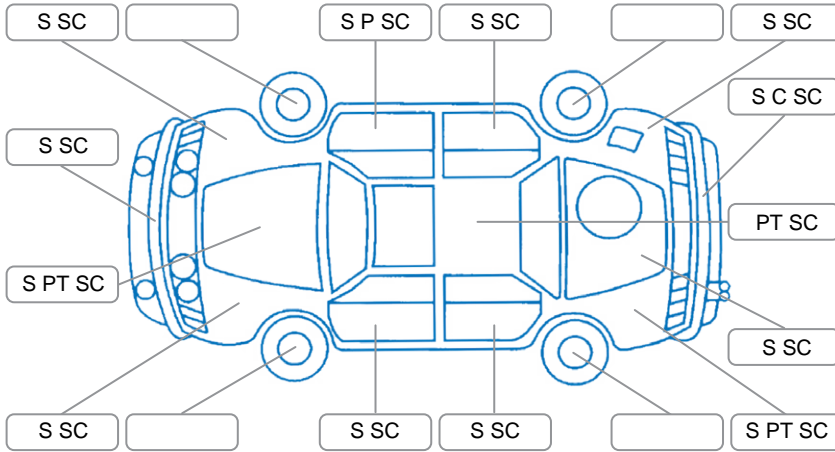

Report ID:	28,105,351	Version:	1
Created:	10 Apr 2026		

Make:	Holden	Model:	Rodeo 4X2
Body Style:	Utility	Year:	2004
Rego No.:	CJG679	Rego Expiry:	14 May 2026
WoF Expiry:	06 Oct 2026	Odometer:	223,020 Kms
Good No.:	28105351	VIN:	MPATFR77H4H554403
Next Service:	232000	Service History:	No

**Key**

S = Scratch    R = Rust    C = Crack    \* = Decals    W = Significant scuffs  
 D = Dent    PT = Paint defect    P = Pin dent    SC = Stone Chips

Note: some defects and blemishes may not be displayed in the diagram

**Body Inspection Comments**

Small cracks with legs on windscreen  
 Minor stonechips on windscreen

Conditions During Body Inspection    Dry

**Under Carriage and Under Bonnet Inspection Comments**

Rear wheel drive  
 Oil leak  
 Diff leak