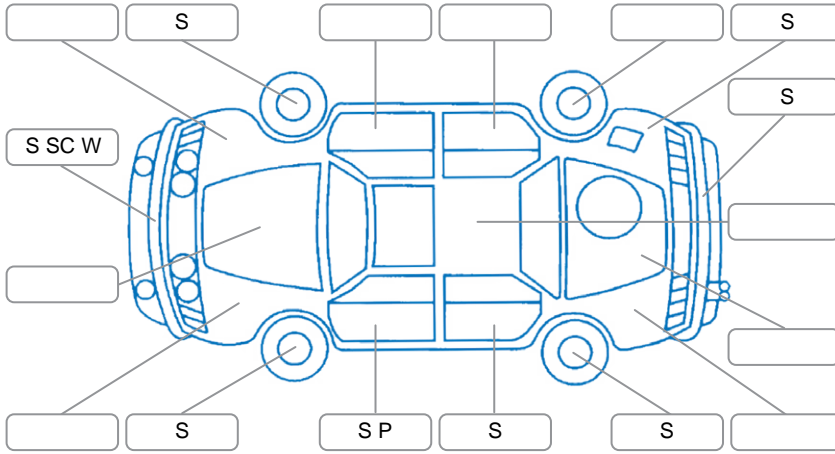

Report ID:	28,105,346	Version:	2
Created:	10 Apr 2026		

Make:	Ford	Model:	Ecosport
Body Style:	SUV	Year:	2014
Rego No.:	NSJ868	Rego Expiry:	08 May 2026
WoF Expiry:	19 Nov 2026	Odometer:	179,823 Kms
Good No.:	28105346	VIN:	MAJBXXMRKBET50234
Next Service:	Overdue	Service History:	Yes

Key

S = Scratch R = Rust C = Crack * = Decals W = Significant scuffs
 D = Dent PT = Paint defect P = Pin dent SC = Stone Chips

Note: some defects and blemishes may not be displayed in the diagram

Body Inspection Comments

Conditions During Body Inspection: Dry

Under Carriage and Under Bonnet Inspection Comments

Interior Comments

Seats:	Average
Carpets:	Average
Panels:	Average
Dashboard:	Average

General Comments

2WD

Road Conditions During Test Drive	Dry	
Engine Timing Mechanism	Timing Chain	
Evidence of Cam Belt Replacement	<input type="checkbox"/> Yes <input type="checkbox"/> No	Kms
Inspected by:	Lindsay Malpas	
Published by:	Jason Bucksey	
Inspection Date:	10 Apr 2026	