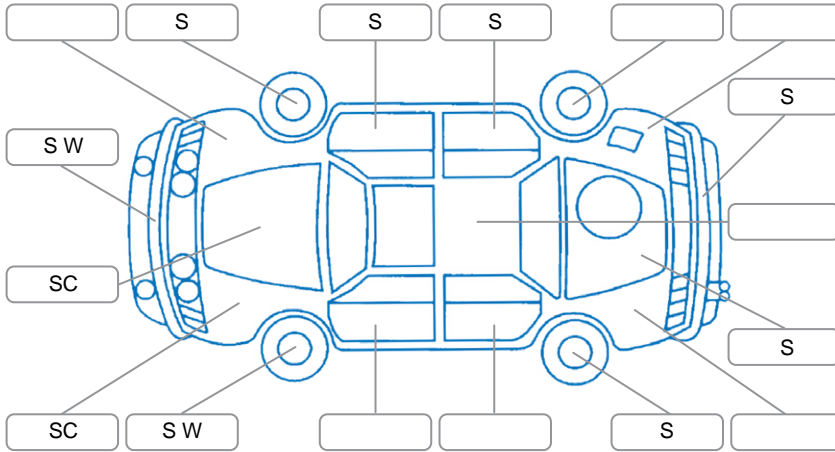

Report ID:	28,105,187	Version:	1
Created:	20 Apr 2026		

Make:	Holden	Model:	Captiva 7
Body Style:	SUV	Year:	2016
Rego No.:	JTA879	Rego Expiry:	31 Jul 2026
WoF Expiry:	12 Dec 2026	Odometer:	227,059 Kms
Good No.:	28105187	VIN:	KL3CD2669GB511081
Next Service:	230,000 kms	Service History:	Yes

Key
 S = Scratch R = Rust C = Crack * = Decals W = Significant scuffs
 D = Dent PT = Paint defect P = Pin dent SC = Stone Chips

Note: some defects and blemishes may not be displayed in the diagram

Body Inspection Comments