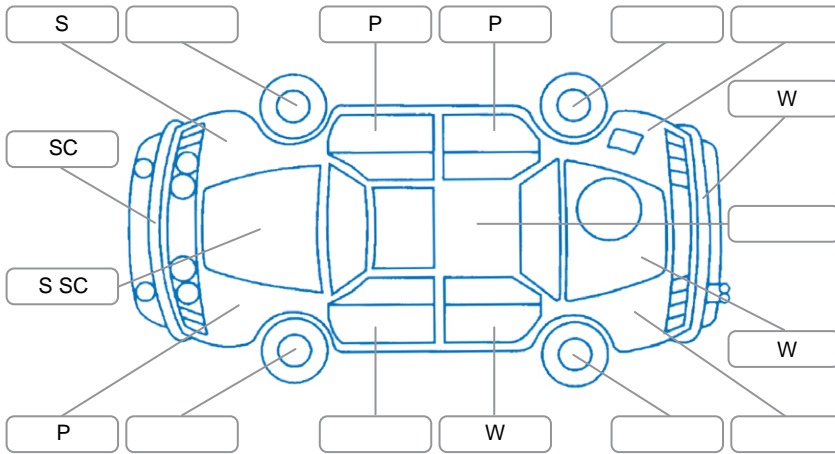

Report ID:	28,105,044	Version:	1
Created:	09 Apr 2026		

Make:	Toyota	Model:	Wish
Body Style:	Wagon	Year:	2008
Rego No.:	LRH27	Rego Expiry:	25 Mar 2027
WoF Expiry:	25 Jan 2027	Odometer:	112,243 Kms
Good No.:	28105044	VIN:	7AT0H64BX18034076
Next Service:	2/11/26 or 122141km	Service History:	No

**Key**  
 S = Scratch    R = Rust    C = Crack    \* = Decals    W = Significant scuffs  
 D = Dent    PT = Paint defect    P = Pin dent    SC = Stone Chips

Note: some defects and blemishes may not be displayed in the diagram