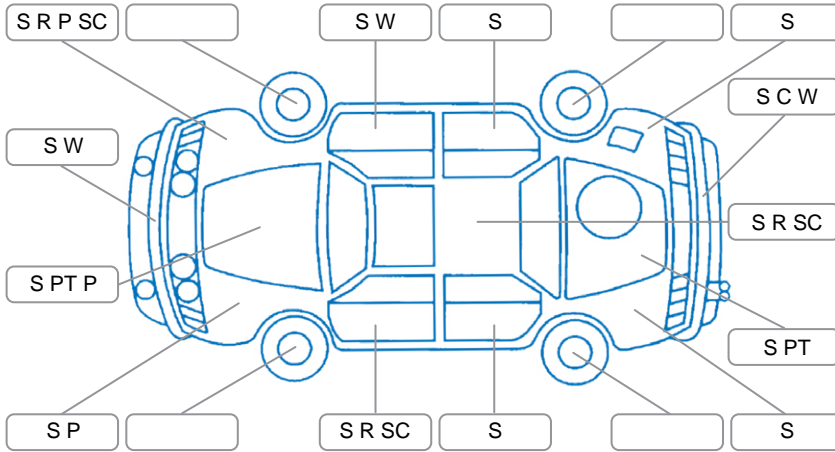

Report ID:	28,105,016	Version:	2
Created:	22 Apr 2026		

Make:	Holden	Model:	Trax
Body Style:	SUV	Year:	2014
Rego No.:	HPZ288	Rego Expiry:	17 Aug 2026
WoF Expiry:	04 May 2027	Odometer:	145,648 Kms
Good No.:	28105016	VIN:	KL3BA7659FB004177
Next Service:	155,000	Service History:	No

Key

S = Scratch R = Rust C = Crack * = Decals W = Significant scuffs
 D = Dent PT = Paint defect P = Pin dent SC = Stone Chips

Note: some defects and blemishes may not be displayed in the diagram

Body Inspection Comments

Paint peel

Conditions During Body Inspection

Wet

Under Carriage and Under Bonnet Inspection Comments

Oil leak - expected for age & mileage

Interior Comments

Seats: Drivers seat torn

Carpets: Average

Panels: Average

Dashboard: Average

General Comments

Road Conditions During Test Drive: Wet

Engine Timing Mechanism: Cambelt

Evidence of Cam Belt Replacement: Yes No 135,972 Kms

Inspected by: Samuel Weir

Published by: Desian Robb