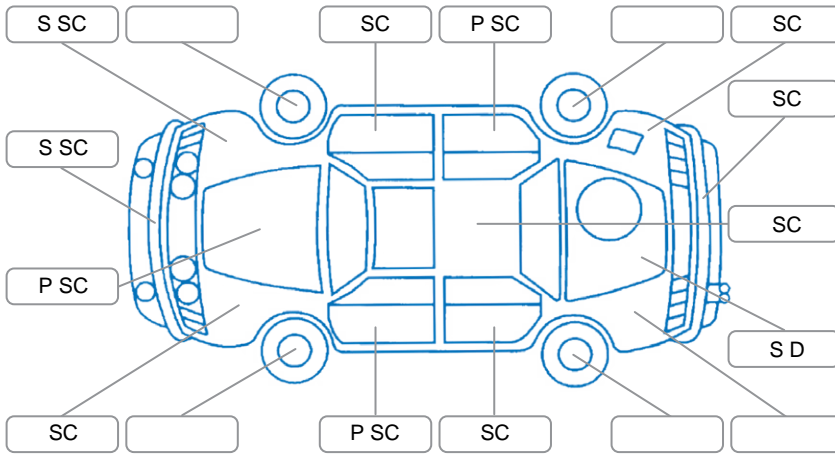

Report ID:	28,105,000	Version:	3
Created:	14 Apr 2026		

Make:	Ford	Model:	Ranger
Body Style:	Utility	Year:	2014
Rego No.:	HTJ986	Rego Expiry:	20 May 2026
WoF Expiry:	02 Dec 2026	Odometer:	317,349 Kms
Good No.:	28105000	VIN:	MNAUMFF50EW296394
Next Service:	327,356km	Service History:	Yes

Key

S = Scratch R = Rust C = Crack * = Decals W = Significant scuffs
 D = Dent PT = Paint defect P = Pin dent SC = Stone Chips

Note: some defects and blemishes may not be displayed in the diagram

Body Inspection Comments

Poor fitting front bumper.
 Chipped windscreen.

Conditions During Body Inspection

Dry

Under Carriage and Under Bonnet Inspection Comments

Interior Comments

Seats:	Drivers seat ripped & side panel broken.
Carpets:	Hole on drivers side.
Panels:	Average
Dashboard:	Average