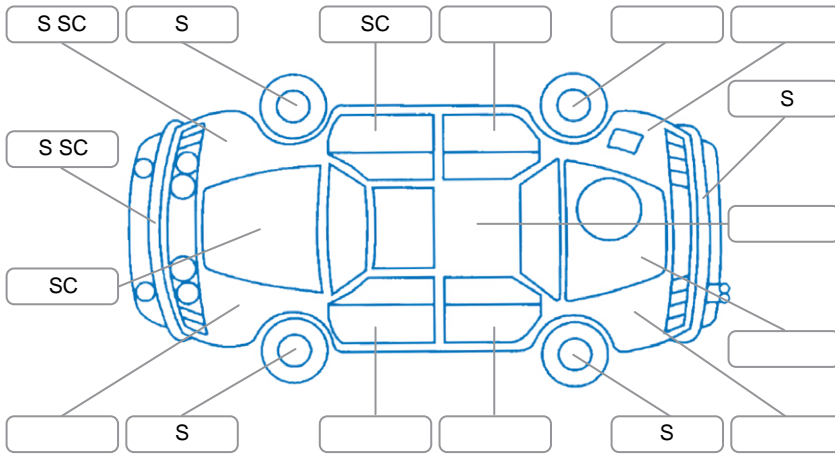

Report ID:	28,104,933	Version:	2
Created:	13 Apr 2026		

Make:	Mercedes-Benz	Model:	A-Class
Body Style:	Hatchback	Year:	2017
Rego No.:	KUA263	Rego Expiry:	24 Aug 2026
WoF Expiry:	27 Apr 2027	Odometer:	72,627 Kms
Good No.:	28104933	VIN:	WDD1760512J584768
Next Service:	82,620km's	Service History:	No

Key
 S = Scratch R = Rust C = Crack * = Decals W = Significant scuffs
 D = Dent PT = Paint defect P = Pin dent SC = Stone Chips

Note: some defects and blemishes may not be displayed in the diagram

Body Inspection Comments

Conditions During Body Inspection: Dry

Under Carriage and Under Bonnet Inspection Comments

Interior Comments

Seats:	Good
Carpets:	Good
Panels:	Good
Dashboard:	Good

General Comments

Road Conditions During Test Drive	Dry	
Engine Timing Mechanism	Timing Chain	
Evidence of Cam Belt Replacement	<input type="checkbox"/> Yes <input type="checkbox"/> No	Kms
Inspected by:	Jason Young	
Published by:	Callum Busuttill	
Inspection Date:	13 Apr 2026	