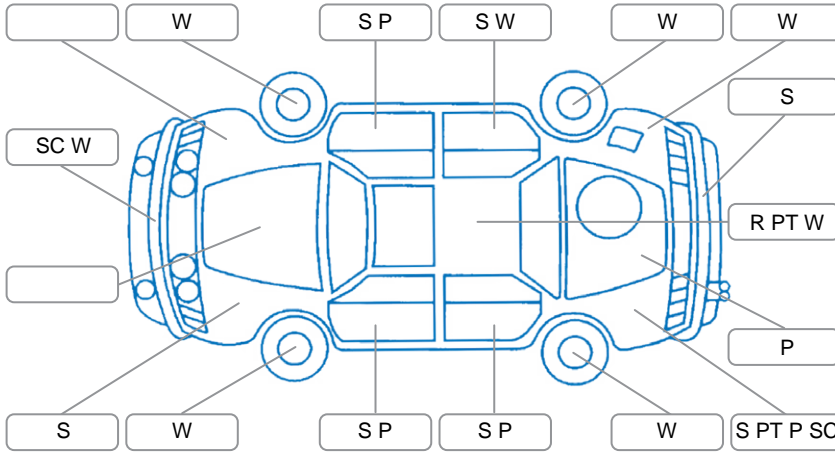

Report ID:	28,104,895	Version:	2
Created:	16 Apr 2026		

Make:	Suzuki	Model:	Swift
Body Style:	Hatchback	Year:	2006
Rego No.:	LYP46	Rego Expiry:	09 Jul 2026
WoF Expiry:	30 Apr 2027	Odometer:	127,966 Kms
Good No.:	28104895	VIN:	7AT0GK0CX19151865
Next Service:	136,000 Kms	Service History:	No

Key

S = Scratch R = Rust C = Crack * = Decals W = Significant scuffs
 D = Dent PT = Paint defect P = Pin dent SC = Stone Chips

Note: some defects and blemishes may not be displayed in the diagram

Body Inspection Comments

Conditions During Body Inspection: Dry

Under Carriage and Under Bonnet Inspection Comments

Front-wheel drive

Interior Comments

Seats:	Good
Carpets:	Good
Panels:	Good
Dashboard:	Good

General Comments

Road Conditions During Test Drive	Dry		
Engine Timing Mechanism	Timing Chain		
Evidence of Cam Belt Replacement	<input type="checkbox"/> Yes	<input type="checkbox"/> No	Kms
Inspected by:	Ryan Scott		
Published by:	Mathew Green		
Inspection Date:	16 Apr 2026		