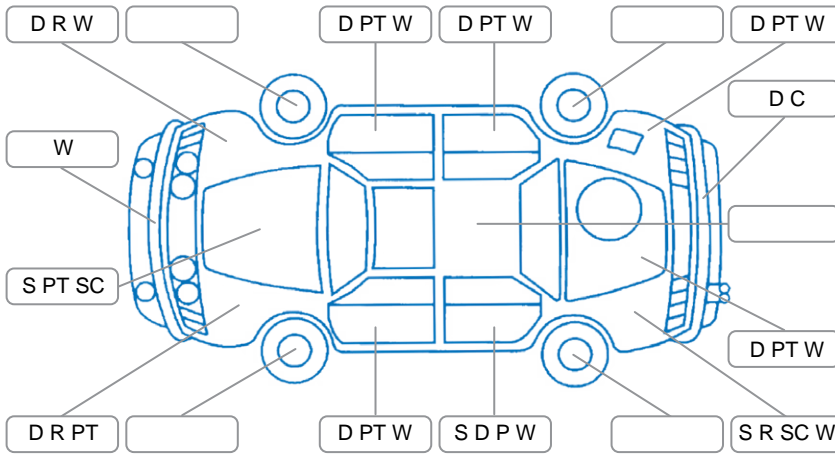

Report ID:	28,104,876	Version:	1
Created:	13 Apr 2026		

Make:	LDV	Model:	V80
Body Style:	Van	Year:	2016
Rego No.:	JZP664	Rego Expiry:	28 Jul 2026
WoF Expiry:	01 Sep 2026	Odometer:	222,227 Kms
Good No.:	28104876	VIN:	LSKG4GL14GA227478
Next Service:	227,000 Kms	Service History:	No

Key

S = Scratch R = Rust C = Crack * = Decals W = Significant scuffs
 D = Dent PT = Paint defect P = Pin dent SC = Stone Chips

Note: some defects and blemishes may not be displayed in the diagram

Body Inspection Comments

Conditions During Body Inspection Wet

Under Carriage and Under Bonnet Inspection Comments

- 2WD
- Engine oil leak

Interior Comments

Seats:	Driver's seat ripped, other seats stained
Carpets:	Huge rip on driver's side, rest average
Panels:	Average
Dashboard:	Average