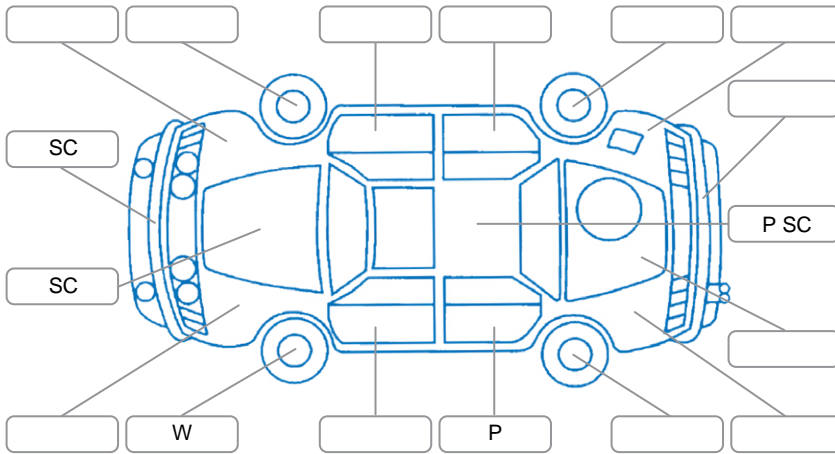

Report ID:	28,104,830	Version:	1
Created:	20 Apr 2026		

Make:	Holden	Model:	Captiva 7
Body Style:	SUV	Year:	2018
Rego No.:	RRM189	Rego Expiry:	30 May 2026
WoF Expiry:	30 Apr 2027	Odometer:	101,767 Kms
Good No.:	28104830	VIN:	KL3CD2659JB009449
Next Service:	111,700kms	Service History:	No

Key
 S = Scratch R = Rust C = Crack * = Decals W = Significant scuffs
 D = Dent PT = Paint defect P = Pin dent SC = Stone Chips

Note: some defects and blemishes may not be displayed in the diagram

Body Inspection Comments

Crack between stone chips in middle of windshield.

Conditions During Body Inspection Dry

Under Carriage and Under Bonnet Inspection Comments

Interior Comments

Seats:	Good
Carpets:	Good
Panels:	Good
Dashboard:	Good