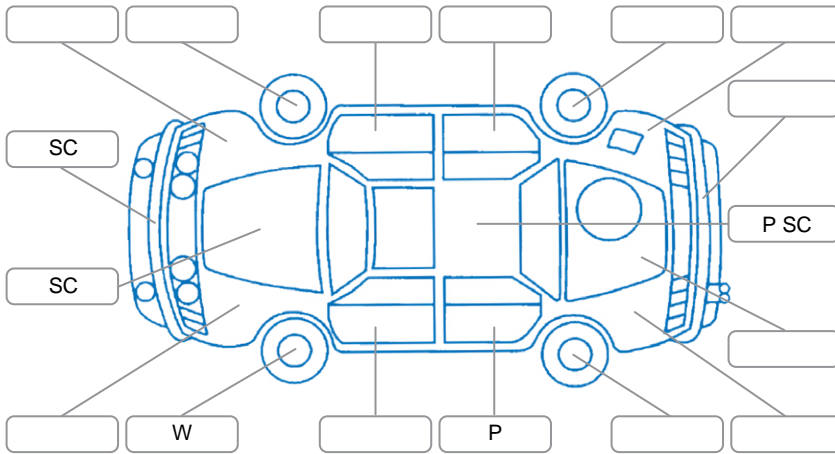

Report ID:	28,104,830	Version:	3
Created:	16 Jun 2026		

Make:	Holden	Model:	Captiva 7
Body Style:	SUV	Year:	2018
Rego No.:	RRM189	Rego Expiry:	30 May 2026
WoF Expiry:	30 Apr 2027	Odometer:	101,767 Kms
Good No.:	28104830	VIN:	KL3CD2659JB009449
Next Service:	111,700kms	Service History:	No

Key
 S = Scratch R = Rust C = Crack * = Decals W = Significant scuffs
 D = Dent PT = Paint defect P = Pin dent SC = Stone Chips

Note: some defects and blemishes may not be displayed in the diagram

Body Inspection Comments

Conditions During Body Inspection: Dry

Under Carriage and Under Bonnet Inspection Comments

Interior Comments

Seats:	Good
Carpets:	Good
Panels:	Good
Dashboard:	Good

General Comments

Road Conditions During Test Drive	Dry		
Engine Timing Mechanism	Timing Chain		
Evidence of Cam Belt Replacement	<input type="checkbox"/> Yes	<input type="checkbox"/> No	Kms
Inspected by:	Yuki Itohara		
Published by:	Shayla King		
Inspection Date:	17 Apr 2026		