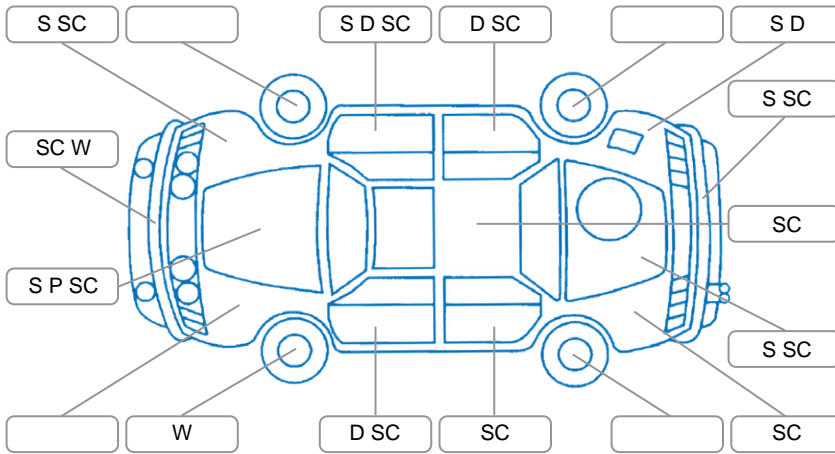

Report ID:	28,104,807	Version:	2
Created:	04 May 2026		

Make:	Mitsubishi	Model:	RVR
Body Style:	Wagon	Year:	2010
Rego No.:	MBG524	Rego Expiry:	07 May 2026
WoF Expiry:	30 Apr 2027	Odometer:	145,448 Kms
Good No.:	28104807	VIN:	7AT0CJ1KX19001109
Next Service:	155400	Service History:	No

Key

S = Scratch R = Rust C = Crack * = Decals W = Significant scuffs
 D = Dent PT = Paint defect P = Pin dent SC = Stone Chips

Note: some defects and blemishes may not be displayed in the diagram

Body Inspection Comments