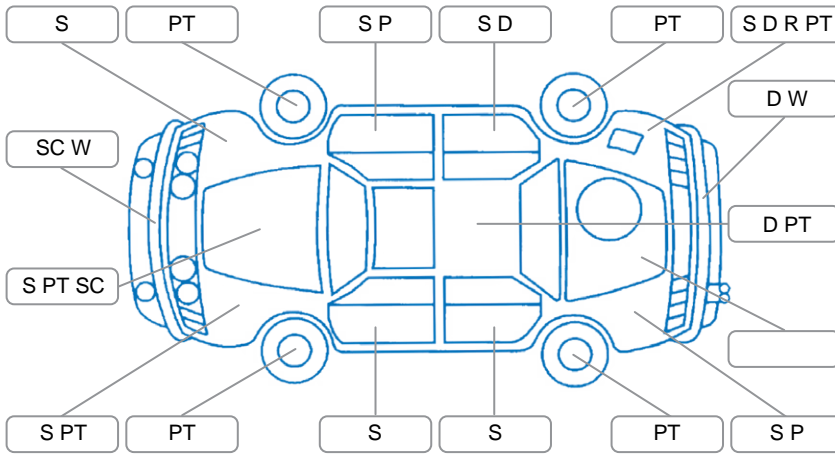

Report ID:	28,104,766	Version:	1
Created:	10 Apr 2026		

Make:	Toyota	Model:	Landcruiser Prado
Body Style:	Wagon	Year:	1997
Rego No.:	FMJ130	Rego Expiry:	24 Apr 2026
WoF Expiry:	11 Oct 2026	Odometer:	406,076 Kms
Good No.:	28104766	VIN:	7A8H60H0704037721
Next Service:	410,000kms	Service History:	No

**Key**  
 S = Scratch    R = Rust    C = Crack    \* = Decals    W = Significant scuffs  
 D = Dent    PT = Paint defect    P = Pin dent    SC = Stone Chips

Note: some defects and blemishes may not be displayed in the diagram