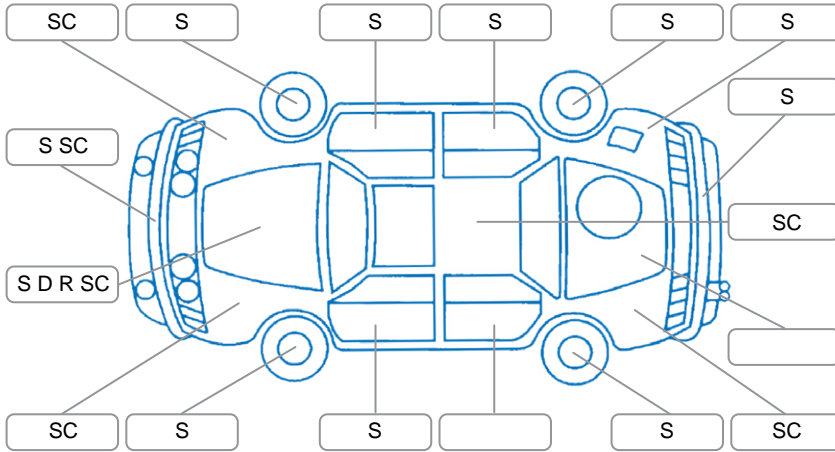

Report ID:	28,104,750	Version:	1
Created:	08 Apr 2026		

Make:	LDV	Model:	T60
Body Style:	Utility	Year:	2022
Rego No.:	PJB943	Rego Expiry:	03 Aug 2026
WoF Expiry:	03 Sep 2026	Odometer:	93,614 Kms
Good No.:	28104750	VIN:	LSFAM11C9NA085406
Next Service:	101,000	Service History:	Yes

Key

S = Scratch R = Rust C = Crack * = Decals W = Significant scuffs
 D = Dent PT = Paint defect P = Pin dent SC = Stone Chips

Note: some defects and blemishes may not be displayed in the diagram

Body Inspection Comments