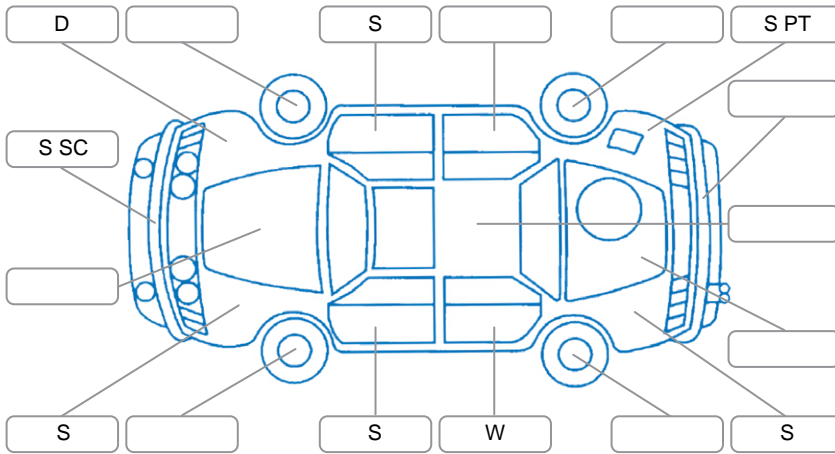

Key
 S = Scratch R = Rust C = Crack * = Decals W = Significant scuffs
 D = Dent PT = Paint defect P = Pin dent SC = Stone Chips

Note: some defects and blemishes may not be displayed in the diagram

Body Inspection Comments

Conditions During Body Inspection: Dry

Under Carriage and Under Bonnet Inspection Comments

Interior Comments

Seats:	Average
Carpets:	Average
Panels:	Average
Dashboard:	Average

General Comments

Road Conditions During Test Drive	Dry		
Engine Timing Mechanism	Timing Chain		
Evidence of Cam Belt Replacement	<input type="checkbox"/> Yes	<input type="checkbox"/> No	Kms
Inspected by:	Caine Teke		
Published by:	Saxon Ewen		
Inspection Date:	13 Apr 2026		