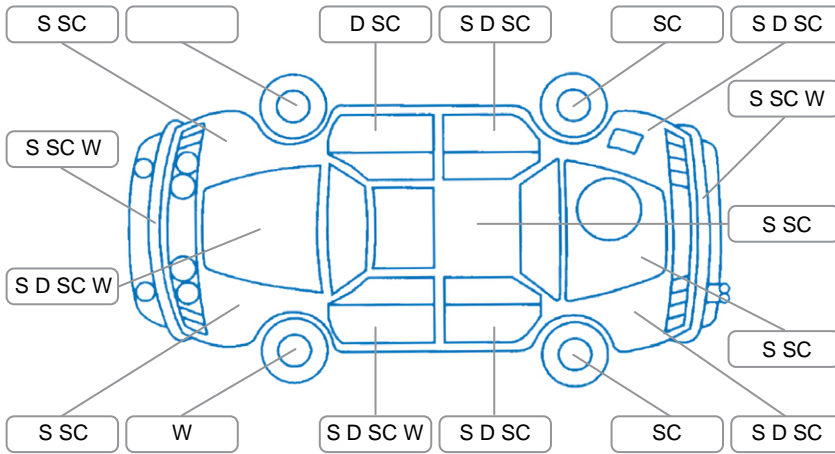

Report ID:	28,104,637	Version:	1
Created:	13 Apr 2026		

Make:	Mitsubishi	Model:	Lancer
Body Style:	Sedan	Year:	2007
Rego No.:	RSC673	Rego Expiry:	28 Sep 2026
WoF Expiry:	23 Apr 2027	Odometer:	265,956 Kms
Good No.:	28104637	VIN:	JMFSTCY4A8U004763
Next Service:	274000	Service History:	No

Key

S = Scratch R = Rust C = Crack * = Decals W = Significant scuffs
 D = Dent PT = Paint defect P = Pin dent SC = Stone Chips

Note: some defects and blemishes may not be displayed in the diagram

Body Inspection Comments

Stone chips front wind screen

Conditions During Body Inspection

Dry

Under Carriage and Under Bonnet Inspection Comments

Interior Comments

Seats:	marks, wear
Carpets:	wear
Panels:	marks, wear, scratches
Dashboard:	wear