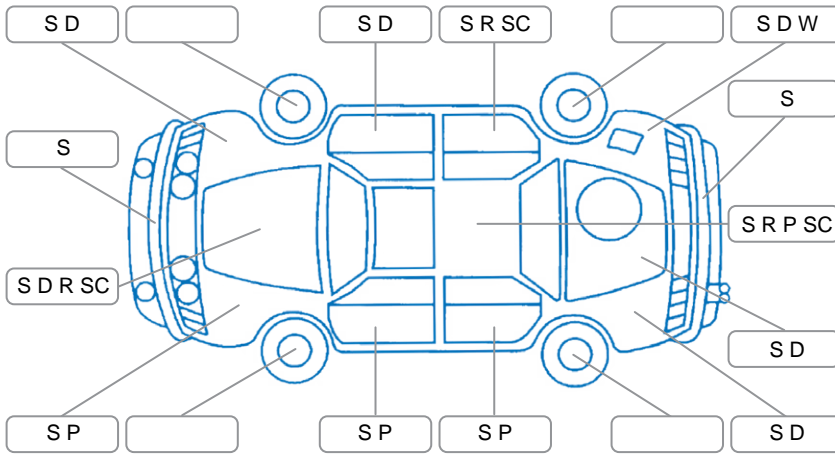

Report ID:	28,104,600	Version:	1
Created:	08 Apr 2026		

Make:	Ford	Model:	Ranger
Body Style:	Utility	Year:	2016
Rego No.:	JUW205	Rego Expiry:	31 May 2026
WoF Expiry:	14 Jun 2026	Odometer:	253,020 Kms
Good No.:	28104600	VIN:	MNAUMFF50FW519148
Next Service:	263,851	Service History:	No

Key

S = Scratch R = Rust C = Crack * = Decals W = Significant scuffs
 D = Dent PT = Paint defect P = Pin dent SC = Stone Chips

Note: some defects and blemishes may not be displayed in the diagram

Body Inspection Comments

Left spotlight plug missing.

Conditions During Body Inspection

Wet

Under Carriage and Under Bonnet Inspection Comments

Interior Comments

Seats:	Rear seat stains
Carpets:	Holes in drivers floor
Panels:	Average
Dashboard:	Glovebox broken

General Comments

Headliner stained. Passenger scuff panel needs refit. Drivers door seal torn.

Road Conditions During Test Drive Wet

Engine Timing Mechanism Timing Chain

Evidence of Cam Belt Replacement Yes No Kms