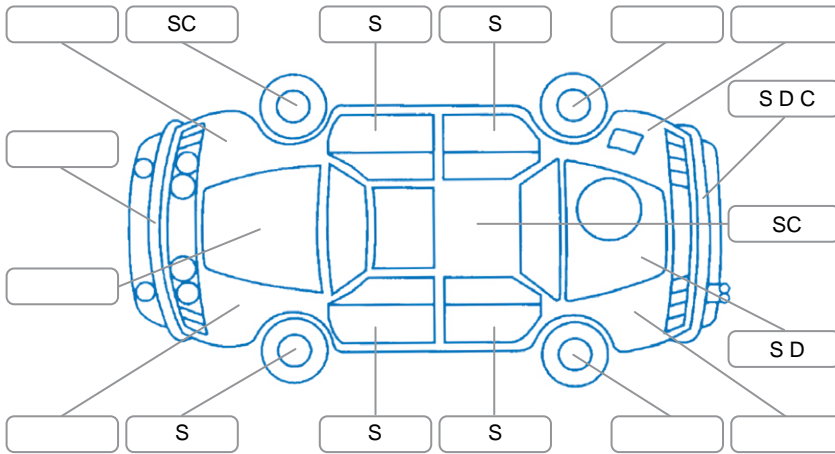

Report ID:	28,104,587	Version:	2
Created:	18 May 2026		

Make:	Peugeot	Model:	Partner
Body Style:	Van	Year:	2023
Rego No.:	QAZ417	Rego Expiry:	22 Jun 2026
WoF Expiry:	20 May 2027	Odometer:	27,558 Kms
Good No.:	28104587	VIN:	VR3EUHNS3PJ670374
Next Service:	40,000	Service History:	No

Key

S = Scratch R = Rust C = Crack * = Decals W = Significant scuffs
 D = Dent PT = Paint defect P = Pin dent SC = Stone Chips

Note: some defects and blemishes may not be displayed in the diagram

Body Inspection Comments

Stone chips in the windscreen,

Conditions During Body Inspection

Wet

Under Carriage and Under Bonnet Inspection Comments

Interior Comments

Seats:	Good
Carpets:	Good
Panels:	Good
Dashboard:	Good

General Comments