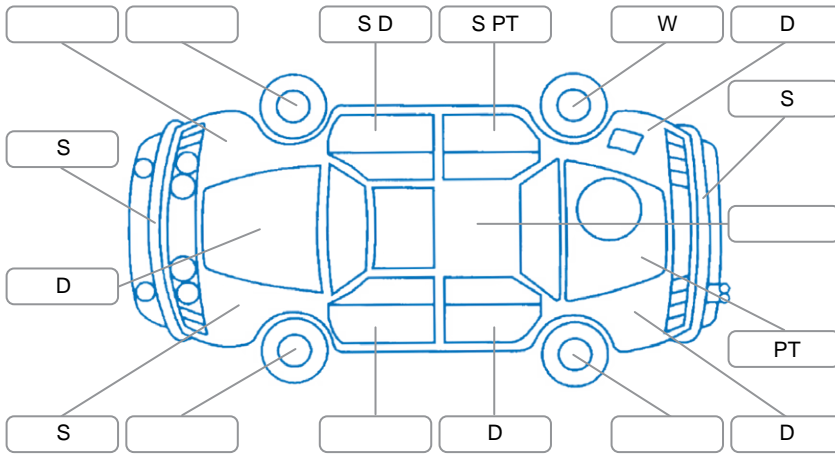

Key
 S = Scratch R = Rust C = Crack * = Decals W = Significant scuffs
 D = Dent PT = Paint defect P = Pin dent SC = Stone Chips

Note: some defects and blemishes may not be displayed in the diagram

Body Inspection Comments

Engine oil leak

Conditions During Body Inspection Dry

Under Carriage and Under Bonnet Inspection Comments

Interior Comments

Seats:	Average
Carpets:	Average
Panels:	Average
Dashboard:	Average

General Comments