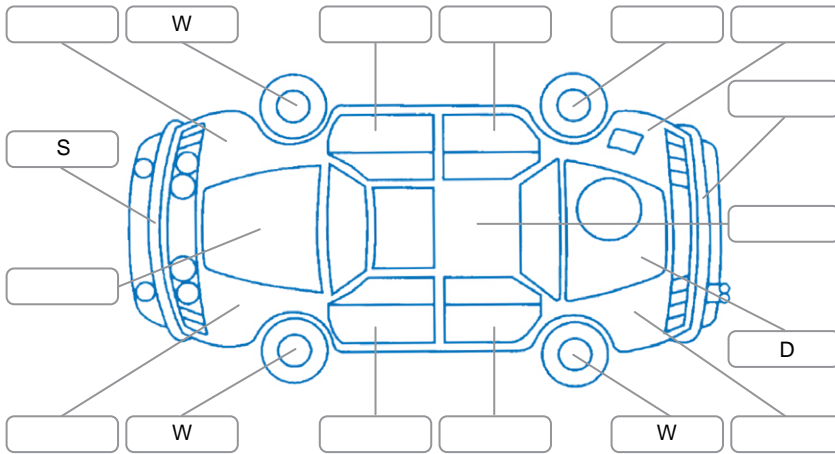

Report ID:	28,104,334	Version:	1
Created:	10 Apr 2026		

Make:	Honda	Model:	Civic
Body Style:	Sedan	Year:	2020
Rego No.:	MNP832	Rego Expiry:	01 Jun 2026
WoF Expiry:	23 Feb 2027	Odometer:	148,698 Kms
Good No.:	28104334	VIN:	MRHFC6670KT070019
Next Service:	145,237 kms	Service History:	No

Key

S = Scratch R = Rust C = Crack * = Decals W = Significant scuffs
 D = Dent PT = Paint defect P = Pin dent SC = Stone Chips

Note: some defects and blemishes may not be displayed in the diagram

Body Inspection Comments

Tail gate body seal torn, both wing mirror indicator play not secured, drive belt cracked, L rear shock leak,

Conditions During Body Inspection Dry

Under Carriage and Under Bonnet Inspection Comments

Interior Comments