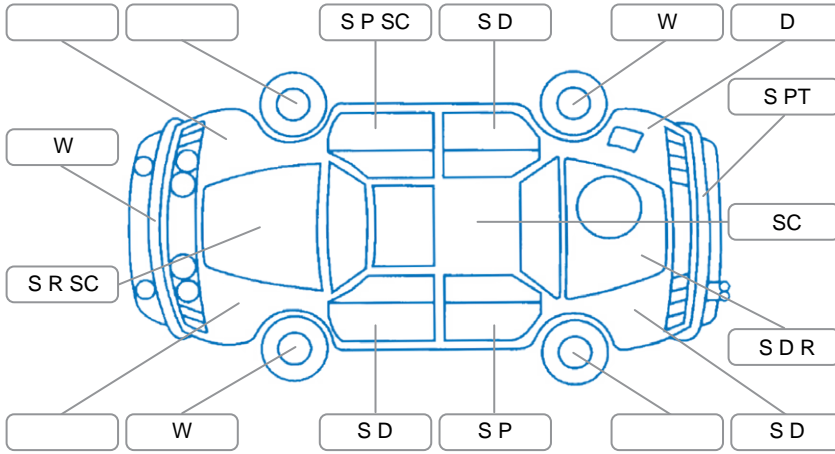

Report ID:	28,104,306	Version:	1
Created:	13 Apr 2026		

Make:	Honda	Model:	CRV
Body Style:	SUV	Year:	2003
Rego No.:	BQQ841	Rego Expiry:	26 Aug 2026
WoF Expiry:	09 Jul 2026	Odometer:	257,793 Kms
Good No.:	28104306	VIN:	JHLRD78404C201827
Next Service:	260,100kms	Service History:	No

Key

S = Scratch R = Rust C = Crack * = Decals W = Significant scuffs
 D = Dent PT = Paint defect P = Pin dent SC = Stone Chips

Note: some defects and blemishes may not be displayed in the diagram

Body Inspection Comments

Minor spider rust on roof. Paint of rear bumper is flaking. Under bonnet is rusty.

Conditions During Body Inspection

Dry

Under Carriage and Under Bonnet Inspection Comments

Leaking from right front drive shaft boots.