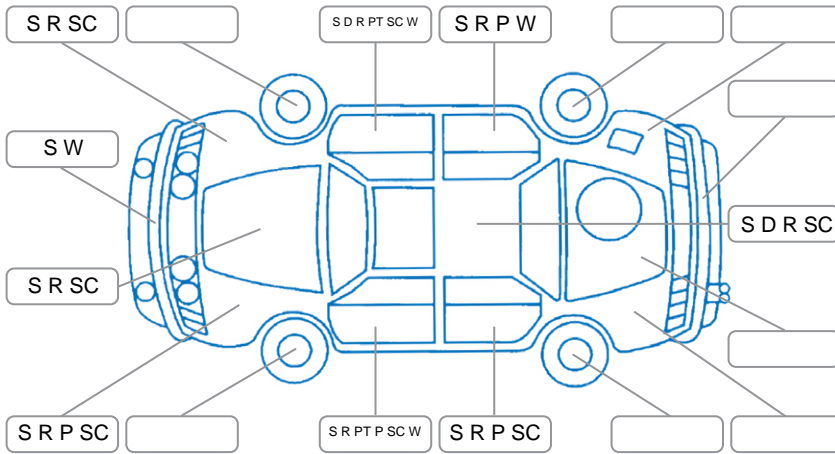

Report ID:	28,104,277	Version:	1
Created:	08 Apr 2026		

Make:	Toyota	Model:	Hilux
Body Style:	Utility	Year:	2013
Rego No.:	HBN419	Rego Expiry:	13 Oct 2026
WoF Expiry:	25 Sep 2026	Odometer:	182,284 Kms
Good No.:	28104277	VIN:	MR0FZ22G701197685
Next Service:	Unknown	Service History:	No

### Key

S = Scratch    R = Rust    C = Crack    \* = Decals    W = Significant scuffs  
 D = Dent    PT = Paint defect    P = Pin dent    SC = Stone Chips

Note: some defects and blemishes may not be displayed in the diagram