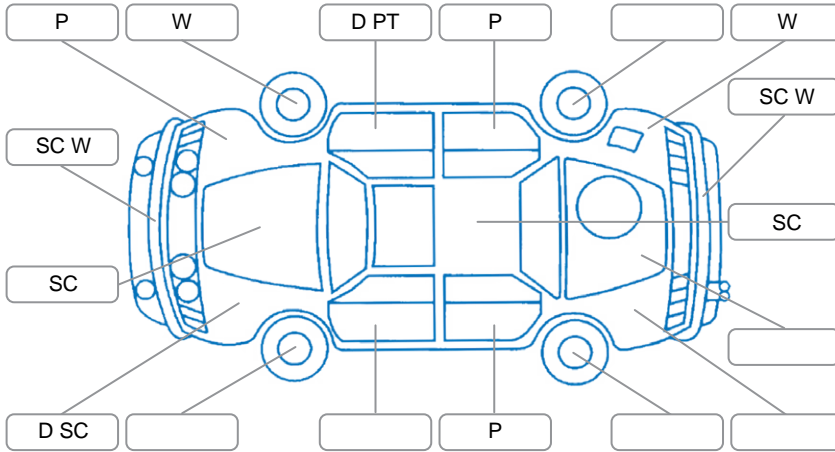

Report ID:	28,104,254	Version:	1
Created:	09 Apr 2026		

Make:	Nissan	Model:	X-Trail
Body Style:	SUV	Year:	2022
Rego No.:	PBU653	Rego Expiry:	30 Jun 2026
WoF Expiry:	30 Mar 2027	Odometer:	62,735 Kms
Good No.:	28104254	VIN:	JN1JBAT32A0065762
Next Service:	63,400 Kms	Service History:	Yes

Key

S = Scratch R = Rust C = Crack * = Decals W = Significant scuffs
 D = Dent PT = Paint defect P = Pin dent SC = Stone Chips

Note: some defects and blemishes may not be displayed in the diagram

Body Inspection Comments

Front bumper severely scuffed
 Left front wheel guard and driver's door dented

Conditions During Body Inspection Dry

Under Carriage and Under Bonnet Inspection Comments

Interior Comments

Seats:	Average
Carpets:	Good
Panels:	Good
Dashboard:	Good