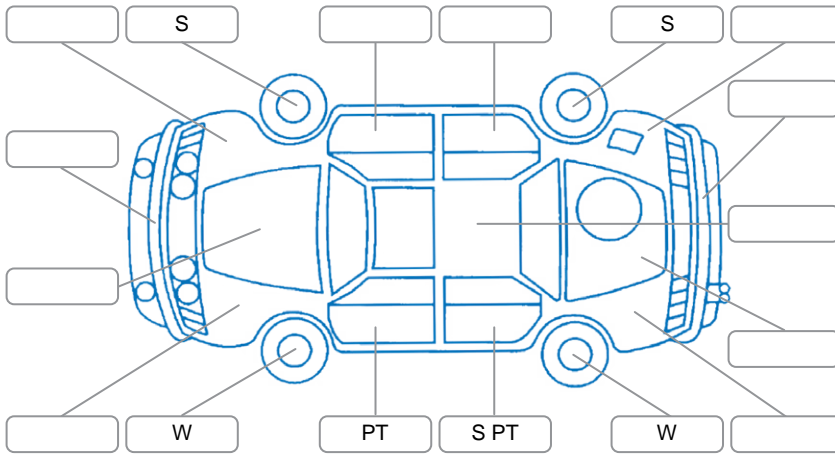

Report ID:	28,104,135	Version:	2
Created:	15 Apr 2026		

Make:	Mercedes-Benz	Model:	A250
Body Style:	Hatchback	Year:	2013
Rego No.:	PDG699	Rego Expiry:	11 Jun 2026
WoF Expiry:	20 Jan 2027	Odometer:	77,788 Kms
Good No.:	28104135	VIN:	WDD1760442J164981
Next Service:	87000 kms	Service History:	No

Key
 S = Scratch R = Rust C = Crack * = Decals W = Significant scuffs
 D = Dent PT = Paint defect P = Pin dent SC = Stone Chips

Note: some defects and blemishes may not be displayed in the diagram

Body Inspection Comments