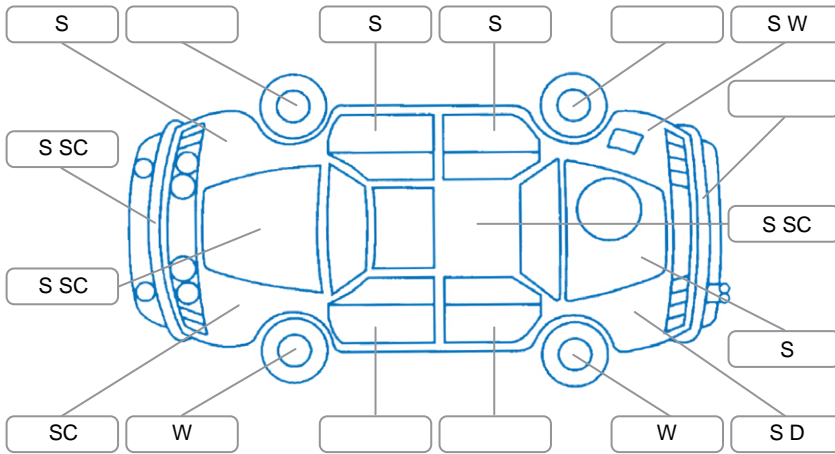

Report ID:	28,103,974	Version:	1
Created:	10 Apr 2026		

Make:	Mazda	Model:	Mazda3
Body Style:	Sedan	Year:	2015
Rego No.:	HYR27	Rego Expiry:	29 Oct 2026
WoF Expiry:	05 May 2026	Odometer:	109,138 Kms
Good No.:	28103974	VIN:	JM0BM527810167264
Next Service:	124,000km	Service History:	Yes

Key
 S = Scratch R = Rust C = Crack * = Decals W = Significant scuffs
 D = Dent PT = Paint defect P = Pin dent SC = Stone Chips

Note: some defects and blemishes may not be displayed in the diagram

Body Inspection Comments

Windscreen stone chips

Conditions During Body Inspection

Dry

Under Carriage and Under Bonnet Inspection Comments

Front wheel drive

Interior Comments

Seats: Good

Carpets: Good

Panels: Good

Dashboard: Good

General Comments

Road Conditions During Test Drive

Dry

Engine Timing Mechanism

Timing Chain

Evidence of Cam Belt Replacement Yes No Kms