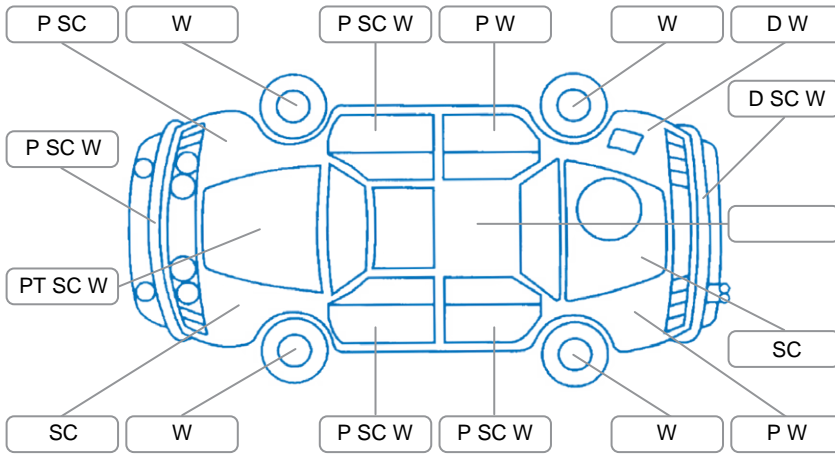

Report ID:	28,103,840	Version:	1
Created:	11 Apr 2026		

Make:	Toyota	Model:	Starlet
Body Style:	Hatchback	Year:	1996
Rego No.:	DCY316	Rego Expiry:	08 Jul 2026
WoF Expiry:	15 Apr 2026	Odometer:	198,978 Kms
Good No.:	28103840	VIN:	7A8H6110705001871
Next Service:	0000	Service History:	No

**Key**  
 S = Scratch    R = Rust    C = Crack    \* = Decals    W = Significant scuffs  
 D = Dent    PT = Paint defect    P = Pin dent    SC = Stone Chips

Note: some defects and blemishes may not be displayed in the diagram

### Body Inspection Comments

- Rear badge missing
- Rear bumper misalignment

Conditions During Body Inspection: Dry

### Under Carriage and Under Bonnet Inspection Comments

- Engine oil seepage
- Both inner CV boots leaking
- Underbody oxidation