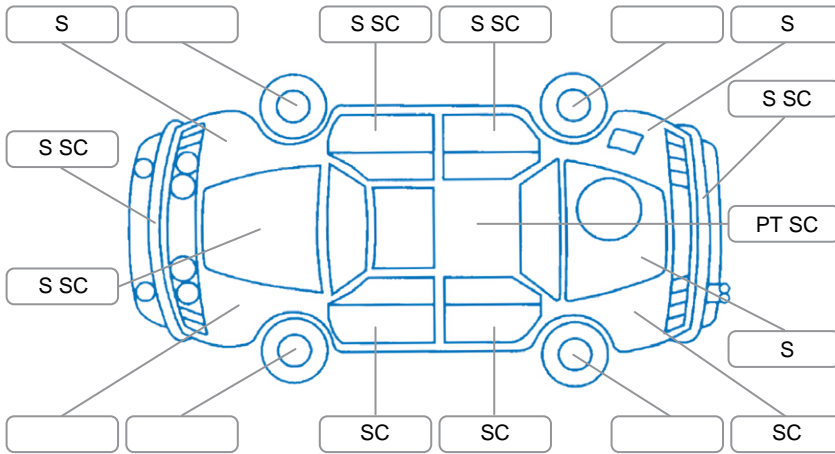

Report ID:	28,103,829	Version:	1
Created:	05 May 2026		

Make:	Mazda	Model:	Demio
Body Style:	Hatchback	Year:	2007
Rego No.:	HWH563	Rego Expiry:	07 Jul 2026
WoF Expiry:	05 May 2027	Odometer:	162,981 Kms
Good No.:	28103829	VIN:	7AT0C12HX14101666
Next Service:	172960	Service History:	No

**Key**  
 S = Scratch    R = Rust    C = Crack    \* = Decals    W = Significant scuffs  
 D = Dent    PT = Paint defect    P = Pin dent    SC = Stone Chips

Note: some defects and blemishes may not be displayed in the diagram

### Body Inspection Comments

Minor stonechips on windscreen

Conditions During Body Inspection: Wet