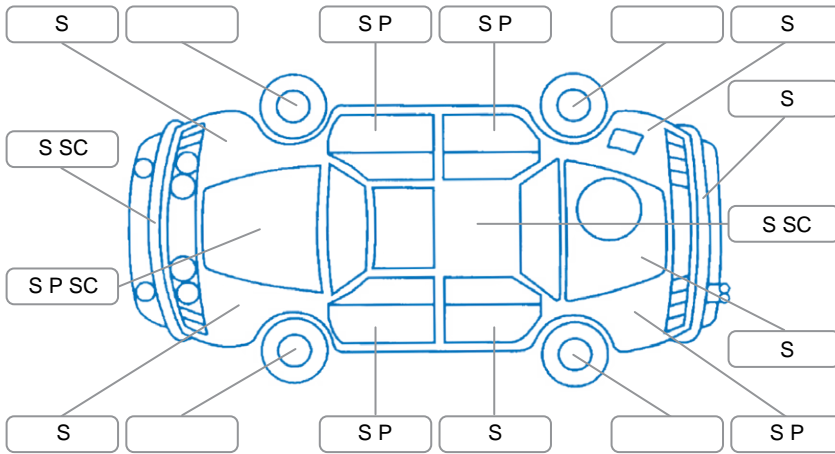

Report ID:	28,103,789	Version:	1
Created:	08 Apr 2026		

Make:	Mitsubishi	Model:	Eclipse Cross
Body Style:	SUV	Year:	2022
Rego No.:	PJJ103	Rego Expiry:	26 Jul 2026
WoF Expiry:	22 Jul 2026	Odometer:	57,436 Kms
Good No.:	28103789	VIN:	JMFXTGK1WNZ005227
Next Service:	53,000	Service History:	No

Key
 S = Scratch R = Rust C = Crack * = Decals W = Significant scuffs
 D = Dent PT = Paint defect P = Pin dent SC = Stone Chips

Note: some defects and blemishes may not be displayed in the diagram

Body Inspection Comments