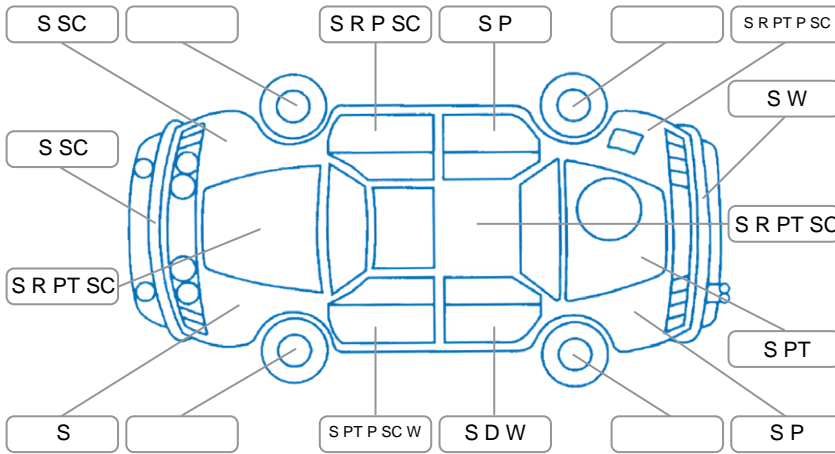

Report ID:	28,103,736	Version:	1
Created:	30 Apr 2026		

Make:	Mazda	Model:	Mazda3
Body Style:	Hatchback	Year:	2010
Rego No.:	FFW148	Rego Expiry:	27 Aug 2026
WoF Expiry:	13 May 2027	Odometer:	226,957 Kms
Good No.:	28103736	VIN:	JM0BL10F100138140
Next Service:	229,083	Service History:	No

### Key

S = Scratch    R = Rust    C = Crack    \* = Decals    W = Significant scuffs  
 D = Dent    PT = Paint defect    P = Pin dent    SC = Stone Chips

Note: some defects and blemishes may not be displayed in the diagram