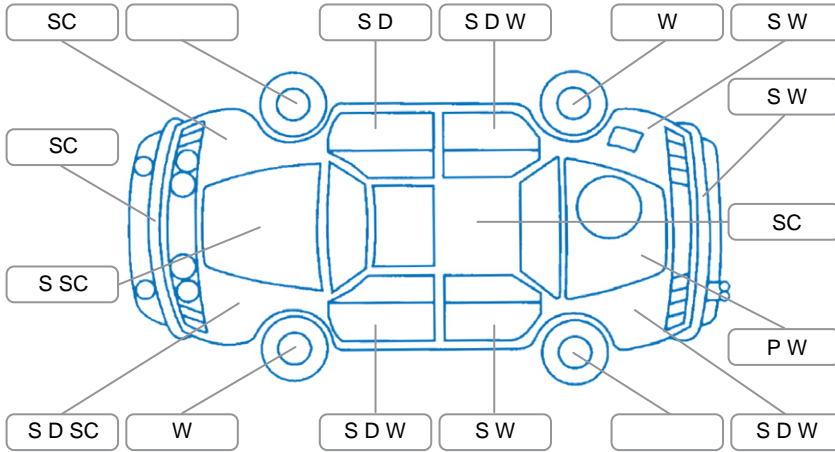

Key

S = Scratch R = Rust C = Crack * = Decals W = Significant scuffs
 D = Dent PT = Paint defect P = Pin dent SC = Stone Chips

Note: some defects and blemishes may not be displayed in the diagram

Body Inspection Comments

Conditions During Body Inspection: Dry

Under Carriage and Under Bonnet Inspection Comments

Underbody surface rust
 Engine oil leak
 Front wheel drive

Interior Comments

Seats:	Good
Carpets:	Good
Panels:	Good
Dashboard:	Good