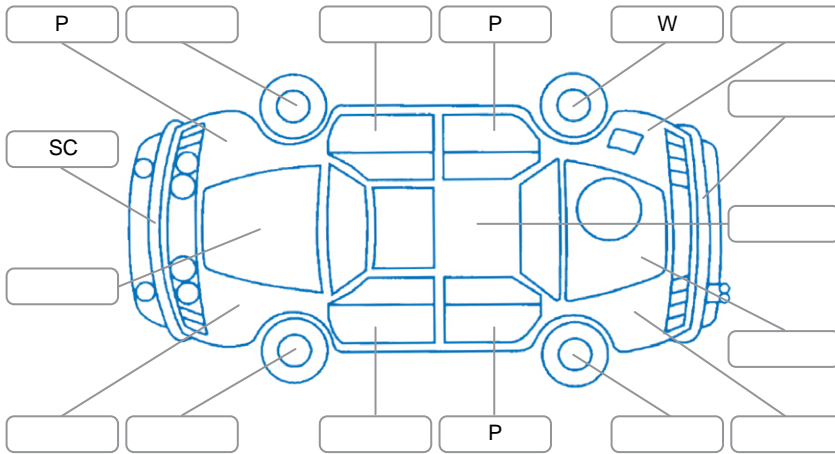

Report ID:	28,103,704	Version:	1
Created:	14 Apr 2026		

Make:	Suzuki	Model:	Vitara
Body Style:	SUV	Year:	2020
Rego No.:	MRR196	Rego Expiry:	03 Aug 2026
WoF Expiry:	23 Apr 2027	Odometer:	66,349 Kms
Good No.:	28103704	VIN:	TSMLYDA1S00763863
Next Service:	76,347kms	Service History:	Yes

Key
 S = Scratch R = Rust C = Crack * = Decals W = Significant scuffs
 D = Dent PT = Paint defect P = Pin dent SC = Stone Chips

Note: some defects and blemishes may not be displayed in the diagram

Body Inspection Comments

4 brand new tyres.

Conditions During Body Inspection Dry

Under Carriage and Under Bonnet Inspection Comments

Interior Comments

Seats:	Good
Carpets:	Good
Panels:	Good
Dashboard:	Good

General Comments

Top cap of AC fan control switch is missing.