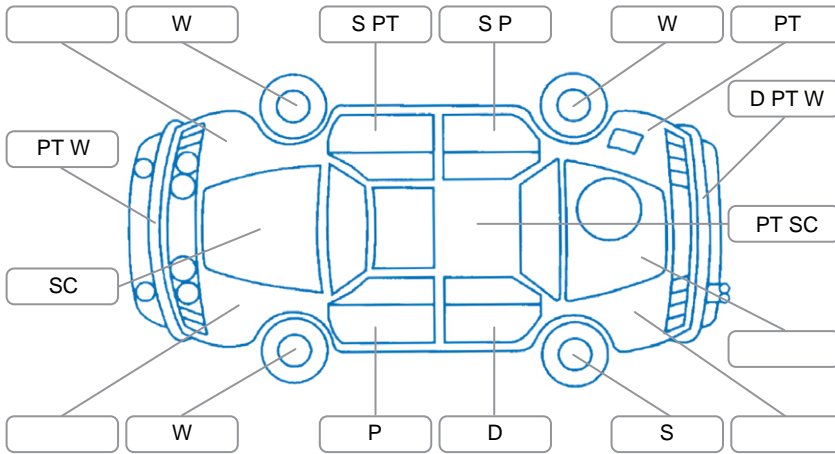

Report ID:	28,103,696	Version:	1
Created:	23 Apr 2026		

Make:	Honda	Model:	Accord
Body Style:	Sedan	Year:	2006
Rego No.:	DBW644	Rego Expiry:	03 May 2026
WoF Expiry:	04 May 2027	Odometer:	209,526 Kms
Good No.:	28103696	VIN:	JHMCL96305C214621
Next Service:	219,516kms	Service History:	No

Key
 S = Scratch R = Rust C = Crack * = Decals W = Significant scuffs
 D = Dent PT = Paint defect P = Pin dent SC = Stone Chips

Note: some defects and blemishes may not be displayed in the diagram

Body Inspection Comments

Paint of bumpers are cracked. Clear paint is flaking on right quarter panel and right front door.

Conditions During Body Inspection: Dry

Under Carriage and Under Bonnet Inspection Comments

Interior Comments