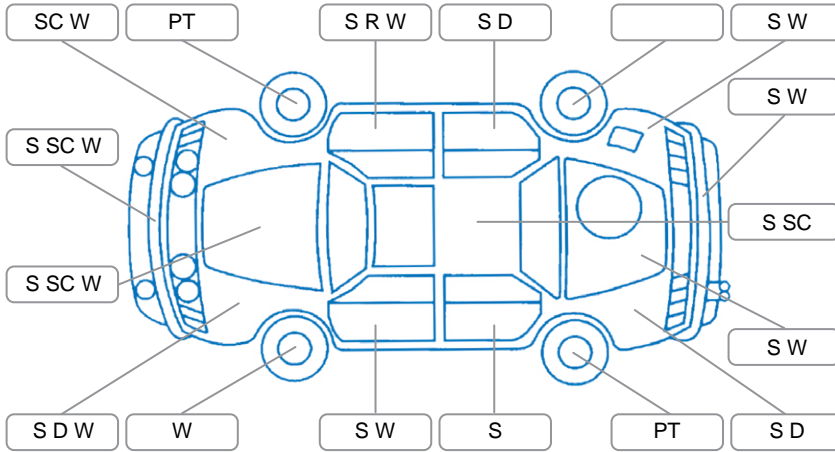

Report ID:	28,103,665	Version:	5
Created:	13 May 2026		

Make:	Toyota	Model:	Rav4
Body Style:	Wagon	Year:	2006
Rego No.:	MWZ968	Rego Expiry:	12 Nov 2026
WoF Expiry:	26 May 2027	Odometer:	170,277 Kms
Good No.:	28103665	VIN:	7AT0H61XX19008312
Next Service:	174,500km	Service History:	No

**Key**

S = Scratch    R = Rust    C = Crack    \* = Decals    W = Significant scuffs  
 D = Dent    PT = Paint defect    P = Pin dent    SC = Stone Chips

Note: some defects and blemishes may not be displayed in the diagram