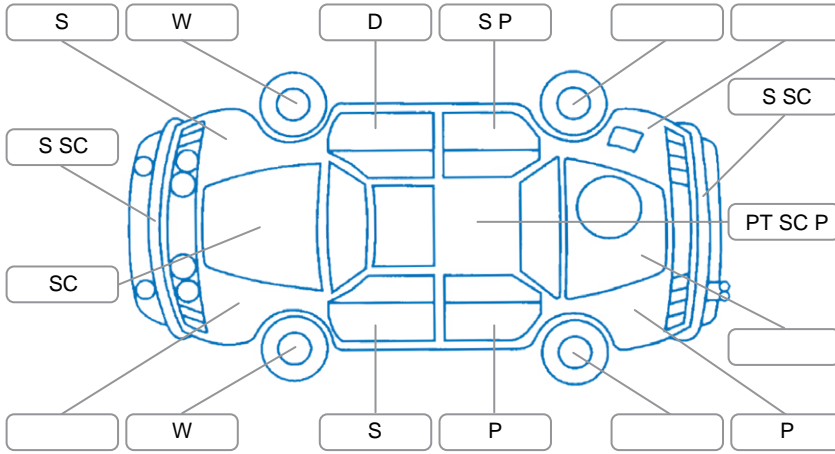

Report ID:	28,103,620	Version:	4
Created:	14 Apr 2026		

Make:	Mitsubishi	Model:	Eclipse Cross
Body Style:	SUV	Year:	2022
Rego No.:	PAG30	Rego Expiry:	19 Jul 2026
WoF Expiry:	20 Jan 2027	Odometer:	73,115 Kms
Good No.:	28103620	VIN:	JMFXDGL3WNZ001409
Next Service:	82500	Service History:	Yes

**Key**

S = Scratch    R = Rust    C = Crack    \* = Decals    W = Significant scuffs  
 D = Dent    PT = Paint defect    P = Pin dent    SC = Stone Chips

Note: some defects and blemishes may not be displayed in the diagram

**Body Inspection Comments**

Slight moisture right taillight.

Conditions During Body Inspection

Dry

**Under Carriage and Under Bonnet Inspection Comments**

**Interior Comments**

Seats:	Good
Carpets:	driver side carpet torn
Panels:	Good
Dashboard:	Good