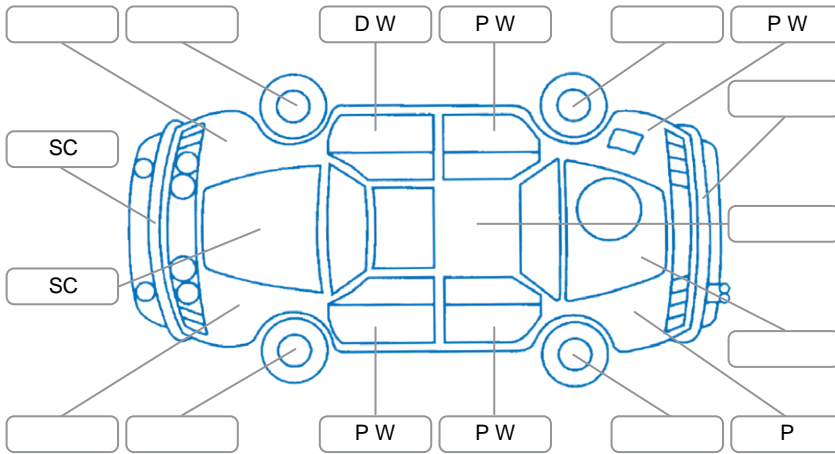

Key
 S = Scratch R = Rust C = Crack * = Decals W = Significant scuffs
 D = Dent PT = Paint defect P = Pin dent SC = Stone Chips

Note: some defects and blemishes may not be displayed in the diagram

Body Inspection Comments

Fresh Cut & Polish!

Conditions During Body Inspection Dry

Under Carriage and Under Bonnet Inspection Comments

Interior Comments

Seats:	Good
Carpets:	Good
Panels:	Good
Dashboard:	Good

General Comments

Road Conditions During Test Drive	Dry
Engine Timing Mechanism	Timing Chain
Evidence of Cam Belt Replacement	<input type="checkbox"/> Yes <input type="checkbox"/> No Kms